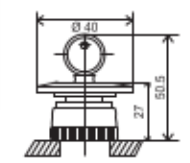

PUSH BUTTON ACTUATORS

Ø 22.5 mm

Flush Head Non Illuminated

Cat. No. : HD15C□
Colour (6th Digit) : 1 2 3 4 5 6 7

Flush Head Illuminated

Cat. No. : HD16C□
Colour (6th Digit) : 1 2 4 5 6 7 8

Projecting Head 'Push Function' Non Illuminated

Cat. No. : HF45C□
Colour (6th Digit) : 1 2 3 4 5 6 7

Projecting Head 'Push - Push Function' Illuminated

Cat. No. : HF46C□
Colour (6th Digit) : 1 2 4 5 6 7 8

Mushroom Head Ø 40 mm 'Push Function' Non Illuminated

Cat. No. : HD55C□
Colour (6th Digit) : 1 2 3 4

Mushroom Head Ø 40 mm 'Push Turn' Non Illuminated

Cat. No. : HH55C□
Colour (6th Digit) : 1 2 3 4

Mushroom Head with Lock & Key Non Illuminated

Cat. No. : HQ55C□
Colour (6th Digit) : 1 2 3 4