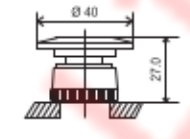

PUSH BUTTON ACTUATORS

Ø 22.5 mm

Flush Head Non Illuminated

Cat. No. : HD15C□
Colour (6th Digit) : 1 2 3 4 5 6 7

Flush Head Illuminated

Cat. No. : HD16C□
Colour (6th Digit) : 1 2 4 5 6 7 8

Projecting Head 'Push Function' Non Illuminated

Cat. No. : HD45C□
Colour (6th Digit) : 1 2 3 4 5 6 7

Projecting Head 'Push Function' Illuminated

Cat. No. : HD46C□
Colour (6th Digit) : 1 2 4 5 6 7 8

Projecting Head 'Push - Push Function' Non Illuminated

Cat. No. : HF45C□
Colour (6th Digit) : 1 2 3 4 5 6 7

Projecting Head 'Push - Push Function' Illuminated

Cat. No. : HF46C□
Colour (6th Digit) : 1 2 4 5 6 7 8

Mushroom Head Ø 40 mm 'Push Function' Non Illuminated

Cat. No. : HD55C□
Colour (6th Digit) : 1 2 3 4

Mushroom Head Ø 40 mm 'Push Turn' Non Illuminated

Cat. No. : HH55C□
Colour (6th Digit) : 1 2 3 4

Mushroom Head with Lock & Key Non Illuminated

Cat. No. : HQ55C□
Colour (6th Digit) : 1 2 3 4