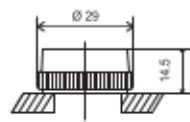

PUSH BUTTON ACTUATORS

Ø 22.5 mm

Flush Head Non Illuminated

Cat. No. : HD15C□
Colour (6th Digit) : 1 2 3 4 5 6 7

Flush Head Illuminated

Cat. No. : HD16C□
Colour (6th Digit) : 1 2 4 5 6 7 8

Projecting Head 'Push Function' Non Illuminated

Cat. No. : HF45C□
Colour (6th Digit) : 1 2 3 4 5 6 7

Projecting Head 'Push - Push Function' Illuminated

Cat. No. : HF46C□
Colour (6th Digit) : 1 2 4 5 6 7 8

Mushroom Head Ø 40 mm 'Push Function' Non Illuminated

Cat. No. : HD55C□
Colour (6th Digit) : 1 2 3 4

Mushroom Head Ø 40 mm 'Push Turn' Non Illuminated

Cat. No. : HH55C□
Colour (6th Digit) : 1 2 3 4

Mushroom Head with Lock & Key Non Illuminated

Cat. No. : HQ55C□
Colour (6th Digit) : 1 2 3 4