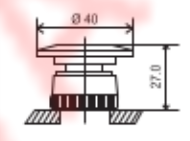

Cat. No. : HF45C□
Colour (6th Digit) : 1 2 3 4 5 6 7

Projecting Head 'Push - Push Function' Illuminated

Cat. No. : HF46C□
Colour (6th Digit) : 1 2 4 5 6 7 8

Mushroom Head Ø 40 mm 'Push Function' Non Illuminated

Cat. No. : HD55C□
Colour (6th Digit) : 1 2 3 4

Mushroom Head Ø 40 mm 'Push Turn' Non Illuminated

Cat. No. : HH55C□
Colour (6th Digit) : 1 2 3 4

Mushroom Head with Lock & Key Non Illuminated

Cat. No. : HQ55C□
Colour (6th Digit) : 1 2 3 4