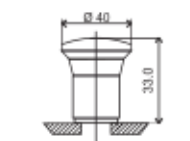

Cat. No. : HF45C□
Colour (6th Digit) : 1 2 3 4 5 6 7

Projecting Head 'Push - Push Function' Illuminated

Cat. No. : HF46C□
Colour (6th Digit) : 1 2 4 5 6 7 8

Mushroom Head Ø 40 mm 'Push Function' Non Illuminated

Cat. No. : HD55C□
Colour (6th Digit) : 1 2 3 4

Mushroom Head Ø 40 mm 'Push Turn' Non Illuminated

Cat. No. : HH55C□
Colour (6th Digit) : 1 2 3 4

Mushroom Head with Lock & Key Non Illuminated

Cat. No. : HQ55C□
Colour (6th Digit) : 1 2 3 4

Mushroom Head 'Push Pull' Non Illuminated

Cat. No. : HG55B□
Colour (6th Digit) : 1 2 3 4

Twin Touch Non Illuminated

Cat. No. : HD15G3
Colour (6th Digit) : 3

Twin Touch Non Illuminated

Cat. No. : HD16G□
Colour (6th Digit) : 4 7 8