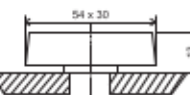

Cat. No. : HF45C□
Colour (6th Digit) : 1 2 3 4 5 6 7

Projecting Head 'Push - Push Function' Illuminated

Cat. No. : HF46C□
Colour (6th Digit) : 1 2 4 5 6 7 8

Mushroom Head Ø 40 mm 'Push Function' Non Illuminated

Cat. No. : HD55C□
Colour (6th Digit) : 1 2 3 4

Mushroom Head Ø 40 mm 'Push Turn' Non Illuminated

Cat. No. : HH55C□
Colour (6th Digit) : 1 2 3 4

Mushroom Head with Lock & Key Non Illuminated

Cat. No. : HQ55C□
Colour (6th Digit) : 1 2 3 4

Mushroom Head 'Push Pull' Non Illuminated

Cat. No. : HG55B□
Colour (6th Digit) : 1 2 3 4

Twin Touch Non Illuminated

Cat. No. : HD15G3
Colour (6th Digit) : 3

Twin Touch Non Illuminated

Cat. No. : HD16G□
Colour (6th Digit) : 4 7 8