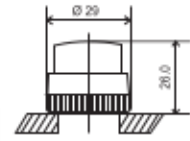

PUSH BUTTON ACTUATORS

Ø 22.5 mm

Flush Head Non Illuminated

Cat. No. : HD15C□
Colour (6th Digit) : 1 2 3 4 5 6 7

Flush Head Illuminated

Cat. No. : HD16C□
Colour (6th Digit) : 1 2 4 5 6 7 8

Projecting Head 'Push Function' Non Illuminated

Cat. No. : HD55C□
Colour (6th Digit) : 1 2 3 4

Mushroom Head Ø 40 mm 'Push Turn' Non Illuminated

Cat. No. : HH55C□
Colour (6th Digit) : 1 2 3 4

Mushroom Head with Lock & Key Non Illuminated

Cat. No. : HQ55C□
Colour (6th Digit) : 1 2 3 4